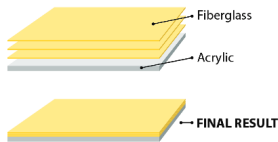

EXCLUSIVE FEATURES

Built to Last™ Features

- o Super-Sealed Barb & Clamp Plumbing
- o Quick Access Gate Valves
- o Programmable Filtration
- o Recessed Floor Drain
- o Multi-Level Ergonomic Seating
- o Pressure Treated Frame
- o Beverage Holders
- o Recessed Thread-In Jet Pockets™
- o Trillium Stainless Steel Massage Jets
- o Therapeutic Shiatsu Massage Nodules
- o Stainless Steel Oversized Monster™ Skimmer
- o Jet-Select Diverter System
- o Water/Air Mixture Controls
- o Plush Headrests
- o Anti-Slip Textured Floor

COMPETITION SHELL #1