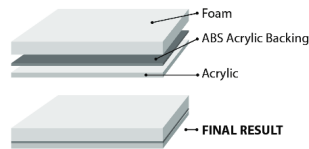

COMPETITION SHELL #1

COMPETITION SHELL #2

COAST SPAS

The Strongest Shell Available

Almost everything on a hot tub can be repaired or replaced, except for the shell. That's why our shells are the toughest and most durable available. They are formed using premium acrylic, backed with multiple layers of Owens Corning Fiberglass and re-enforced with steel angle iron to minimize flexing and endure the most extreme environments and temperature changes.