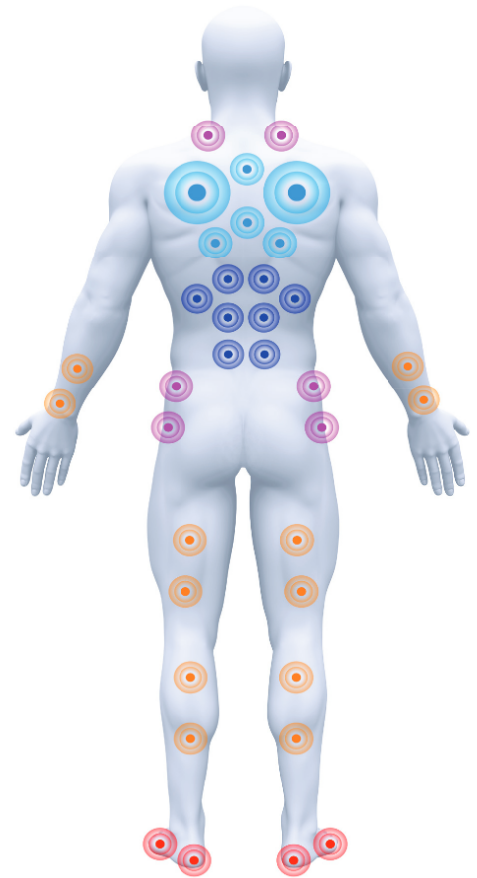

Shiatsu Massage

Our Impulse Jets are inspired by the ancient Japanese technique of Shiatsu. The pressure applied to the lower back releases pressure and tension across the whole body.

Swedish Massage

Stimulating circulation to the legs and arms with jetted water imitates the kneading movements, friction and vibration provided by a classic Swedish massage.

Reflexology

Reflexology has been proven to help organ function by massaging the foot. The AquaSole™ jet provides a gentle and rhythmic massage all over your feet.

24" FUSION WATERFALL

Take relaxing to a whole new level and feel the healing benefits of the world's largest hot tub waterfall.

Our exclusive water feature stretches 2 feet across and is fully adjustable. With a seat directly underneath the waterfall you can sit with the water cascading over the back of your neck, shoulders and upper body.