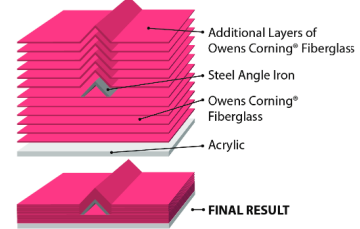

COMPETITION SHELL #1

COMPETITION SHELL #2

COAST SPAS

The Strongest Shell Available

Almost everything on a hot tub can be repaired or replaced, except for the shell. That's why our shells are the toughest and most durable available. They are formed using premium acrylic, backed with multiple layers of Owens Corning Fiberglass and re-enforced with steel angle iron to minimize flexing and endure the most extreme environments and temperature changes.